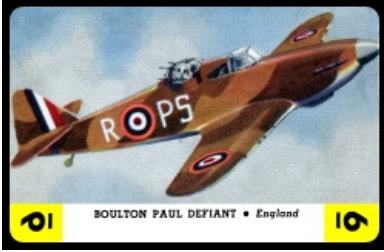

R112-xx Whitman Publishing Co. - Zoom The Airplane Card Game Set 2  
**Zoom The Airplane Card game - Set 2**

“Defiant” Error Card

American Card Catalog No.: .....R112-xx  
 Title: .....Zoom The Airplane Card Game  
 Manufacturer:..... Whitman Publishing Co., Racine, WI  
 Card Dimensions:..... 2-1/4” x 3-1/8”  
 Corners:..... playing card (rounded)  
 Number of Cards:.....37  
 Numbering: ..... unnumbered  
 Graphics: .....artwork drawings  
 Circa:.....1940-41